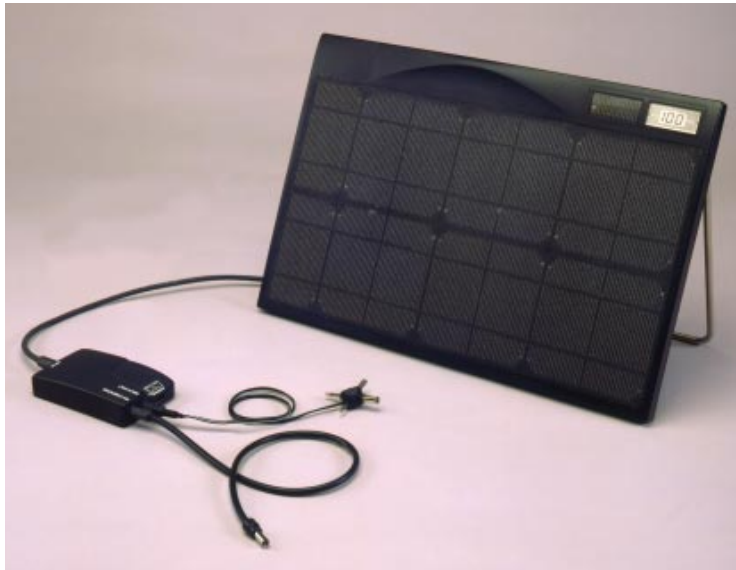

SunWize™ Portable Energy System

The SunWize™ Portable Energy System is a solar charging system specifically designed to power laptop computers and can also operate or charge virtually any battery-operated portable device. The Unique System provides timeless reliability by tapping into natural sunlight.

Features

- Lightweight and portable
- Durable and weather-resistant
- Maintenance free – no moving parts
- Nine watts of power in full sun
- Environmentally friendly
- Renewable energy source
- Totally automatic
- 3, 6, 7.5, 9, 12 volt auxiliary output

Our proprietary process results in solar panels that are lightweight, weather-resistant and highly durable.

Here's How It Works

The SunWize™ Portable Energy System converts sunlight directly into electricity allowing you the freedom to operate or recharge your laptop computer anywhere the sun shines. Used in direct or indirect sunlight, the system's power output is able to double the run time of a laptop computer while in operation. A proprietary meter allows you to adjust the panel's position with respect to the sun for maximum power output.

Polymer Encapsulation

Solar cells are sealed in an impermeable polymer for durability.

Single Crystal Solar Cells

Converts solar energy into electricity.

Convenient Cord Storage

10' flexible power extension cord stores on easy wind spool.